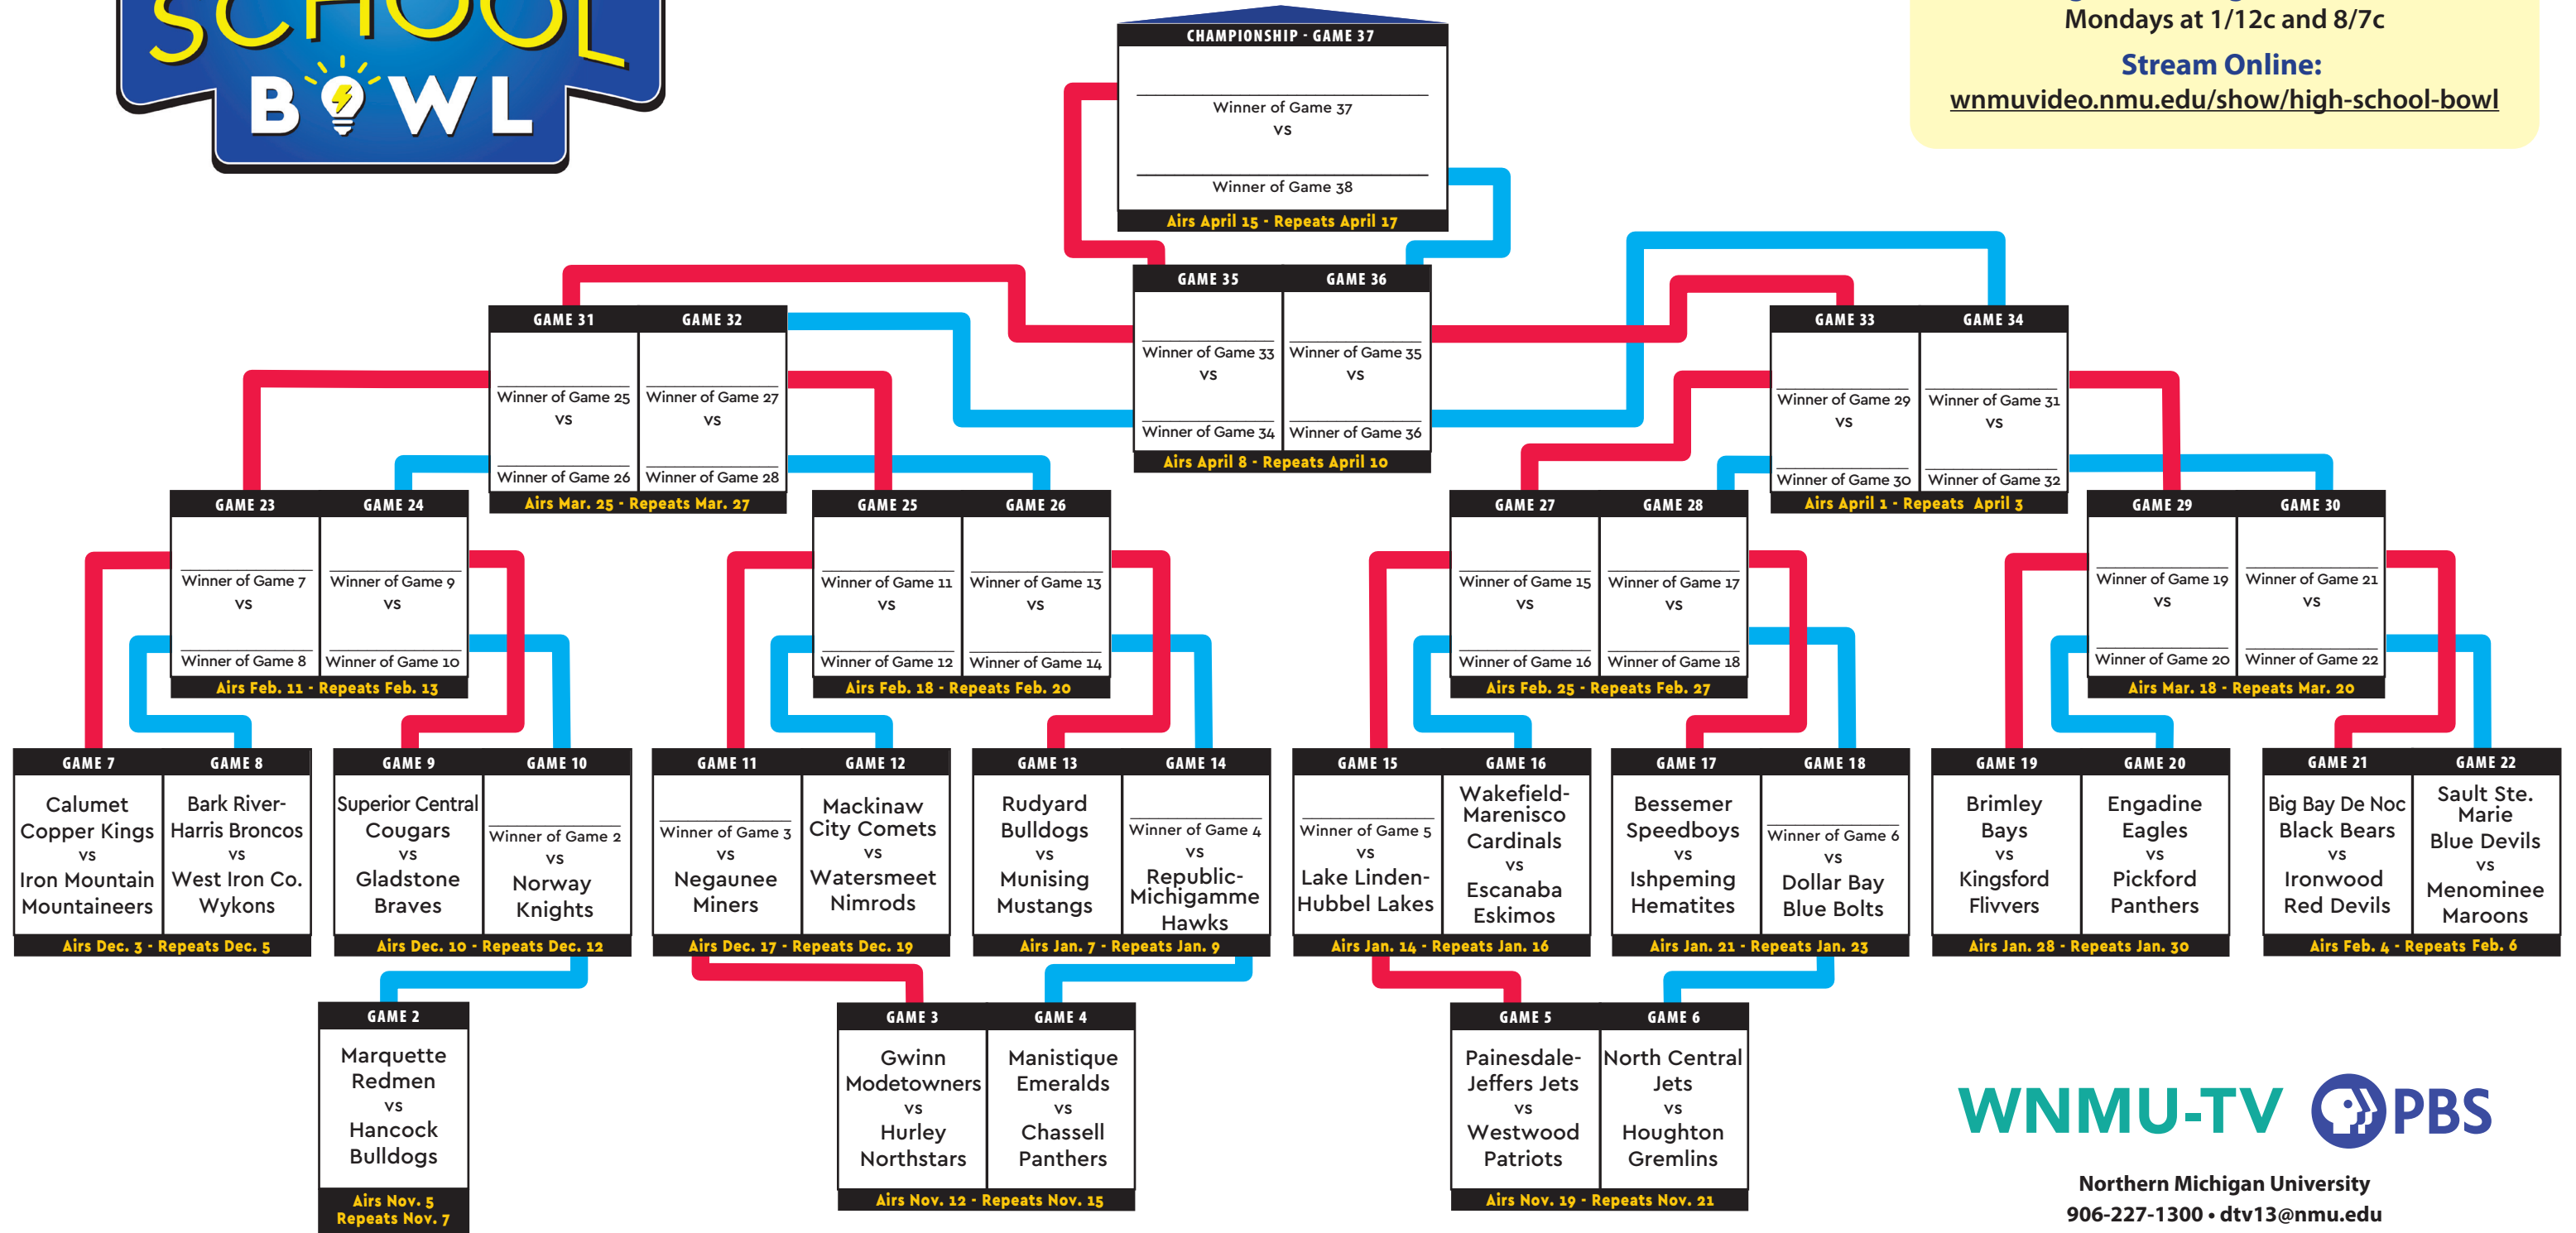

2022-23 Season 44

22-23 HIGH SCHOOL BOWL Champs

Watch High School Bowl

WNMU-TV PBS (Channel 13):

Saturdays at 8/7c

Mondays at 3/2c

Michigan Learning Channel (13.4):

Mondays at 1/12c and 8/7c

Stream Online:

wnmuvideo.nmu.edu/show/high-school-bowl

Northern Michigan University
906-227-1300 • dtv13@nmu.edu
wnmutv.nmu.edu

Major production funding for High School Bowl is provided by **Janice Mills of Escanaba** and by **The Donald & Audrey Anderson Foundation**