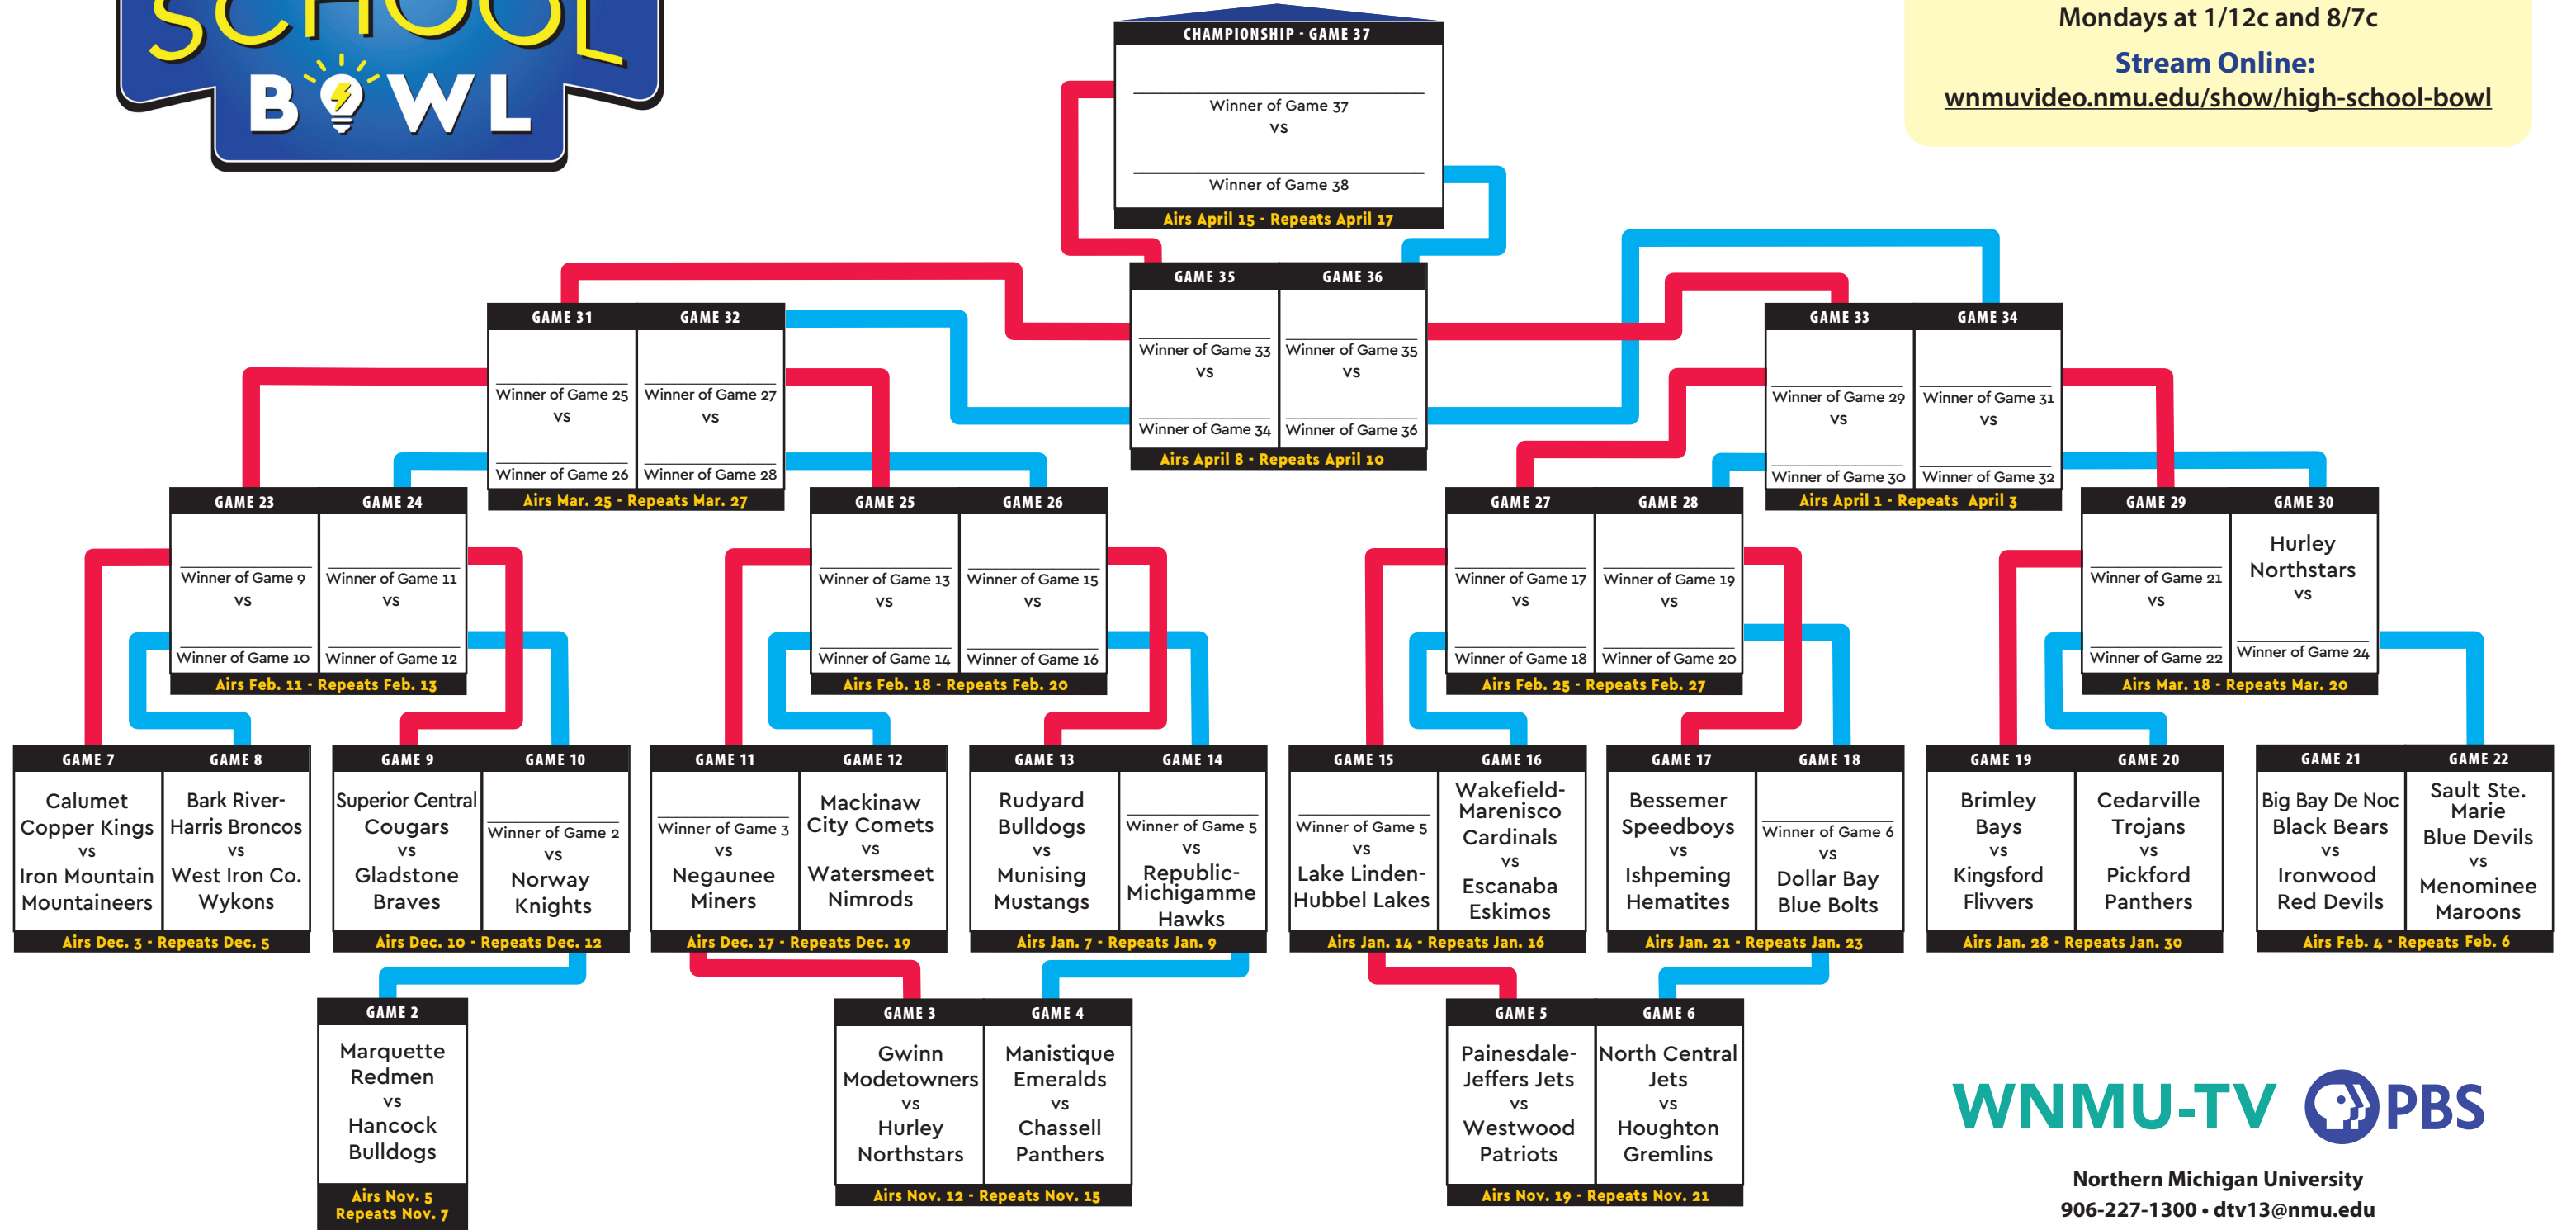

2022-23 Season 44

22-23 HIGH SCHOOL BOWL Champs

Watch High School Bowl
 WNMU-TV PBS (Channel 13):
 Saturdays at 8/7c
 Mondays at 3/2c
 Michigan Learning Channel (13.4):
 Mondays at 1/12c and 8/7c
 Stream Online:
wnmuvideo.nmu.edu/show/high-school-bowl

Northern Michigan University
 906-227-1300 • dtv13@nmu.edu
 wnmuv.nmu.edu

Major production funding for High School Bowl is provided by **Janice Mills of Escanaba** and by **The Donald & Audrey Anderson Foundation**
 Production funding is also provided by **17 Upper Peninsula Credit Unions** and by **Petrucelli and Waara, Attorneys at Law** in partnership with **The Regional Educational Service Agencies & Intermediate School Districts of the Upper Peninsula**