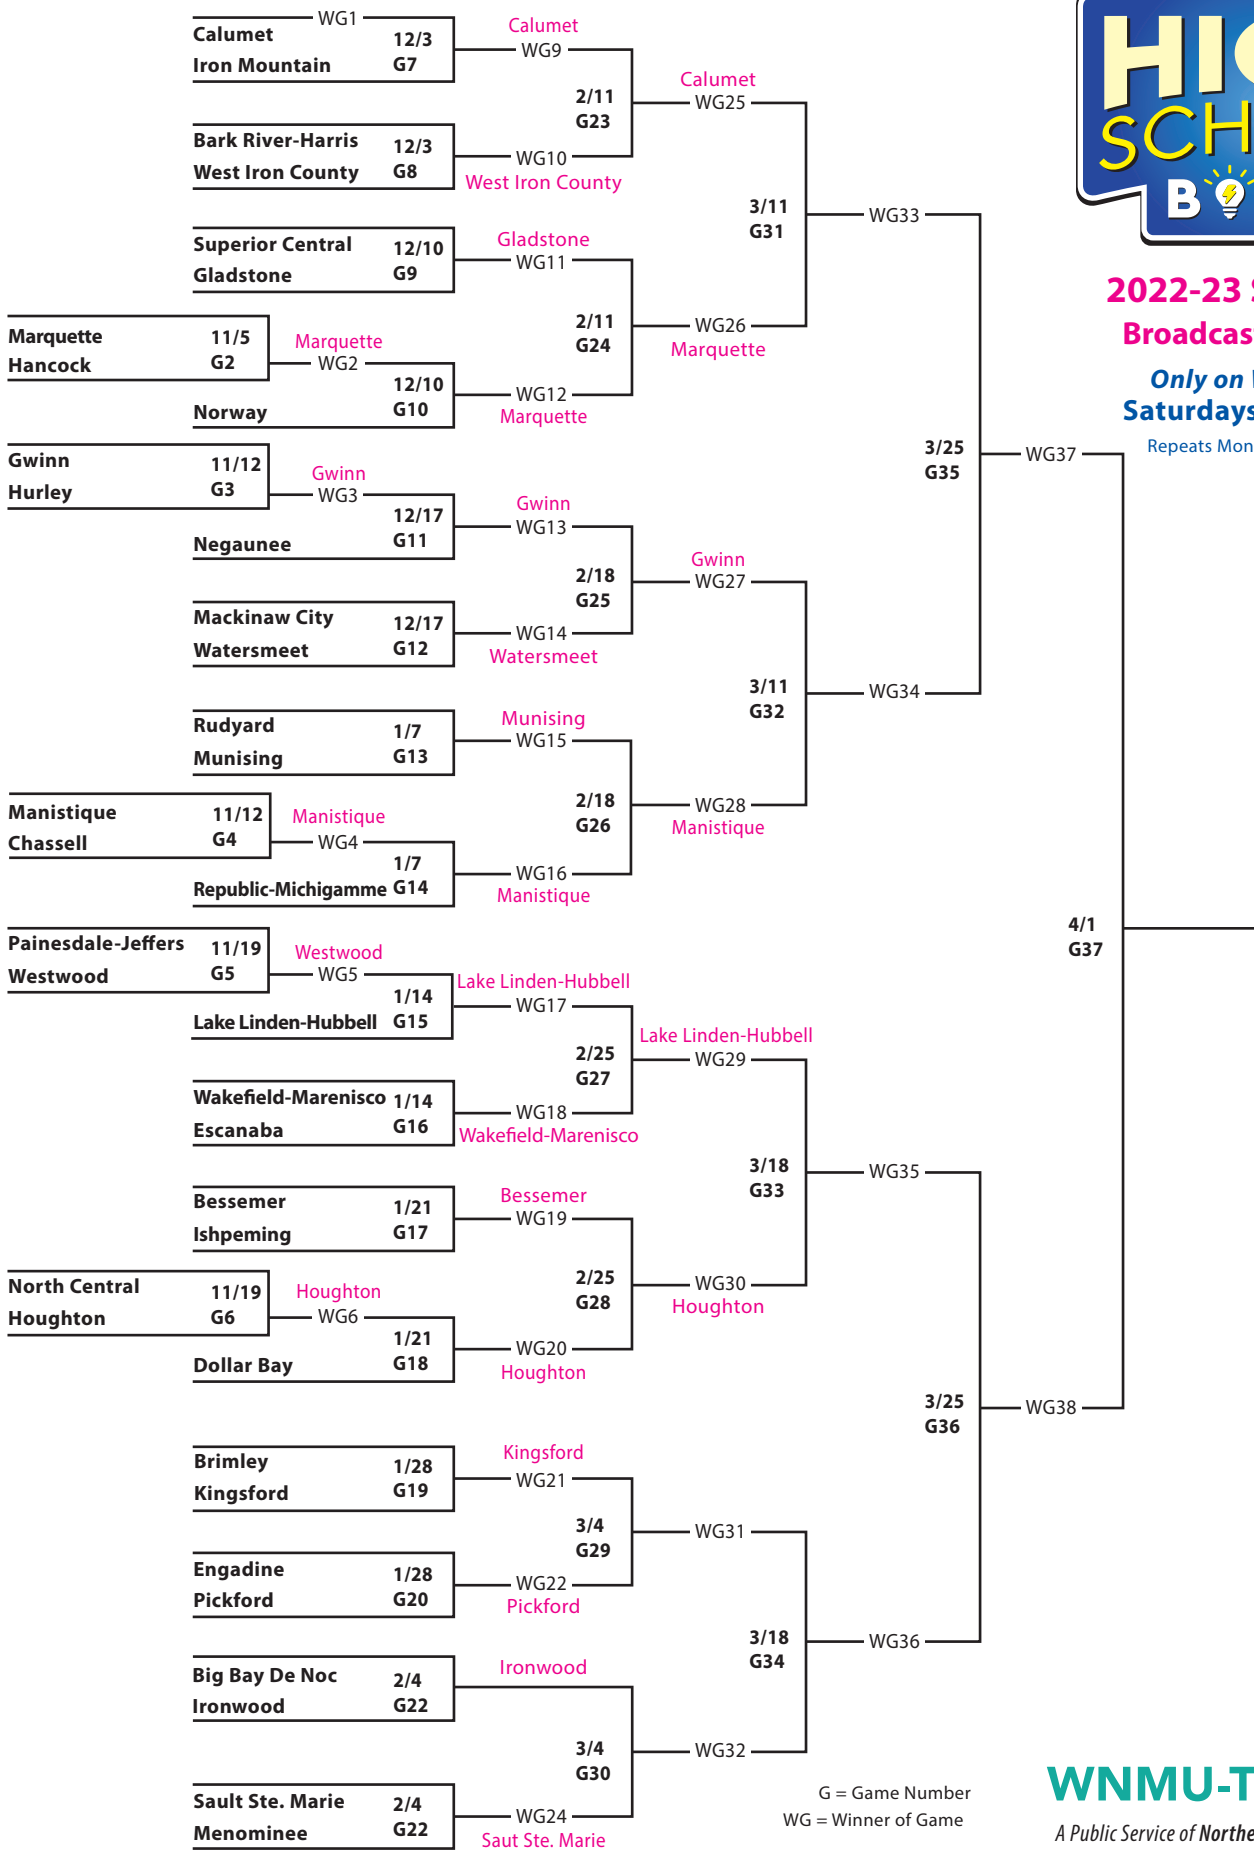

2022-23 Season 44 Broadcast Schedule

Only on WNMU-TV
Saturdays at 8 pm ET

Repeats Mondays at 3 pm ET

A Public Service of Northern Michigan University

wnmutv.nmu.edu