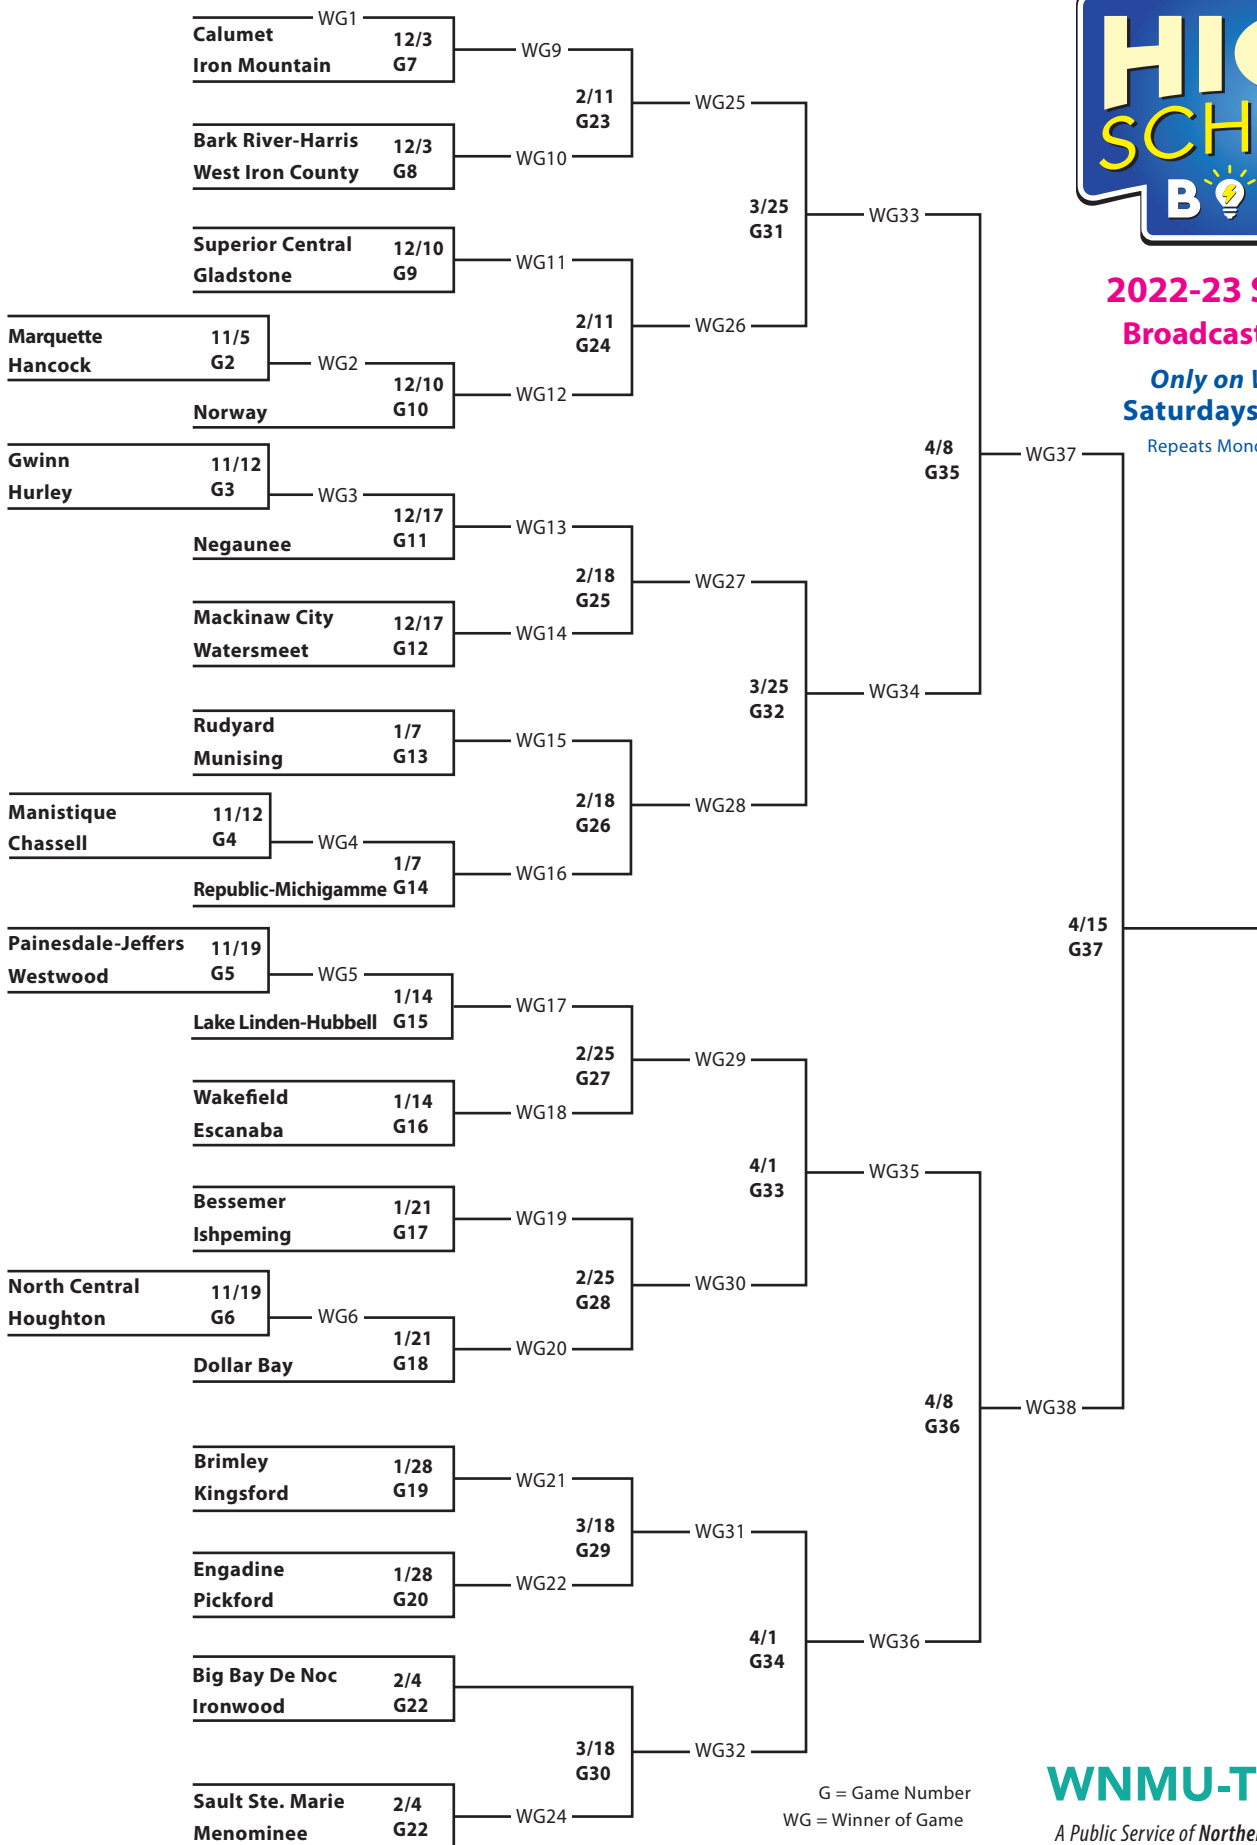

**2022-23 Season 44
Broadcast Schedule**

**Only on WNMU-TV
Saturdays at 8 pm ET**

Repeats Mondays at 3 pm ET

G = Game Number
WG = Winner of Game

A Public Service of Northern Michigan University

wnmutv.nmu.edu