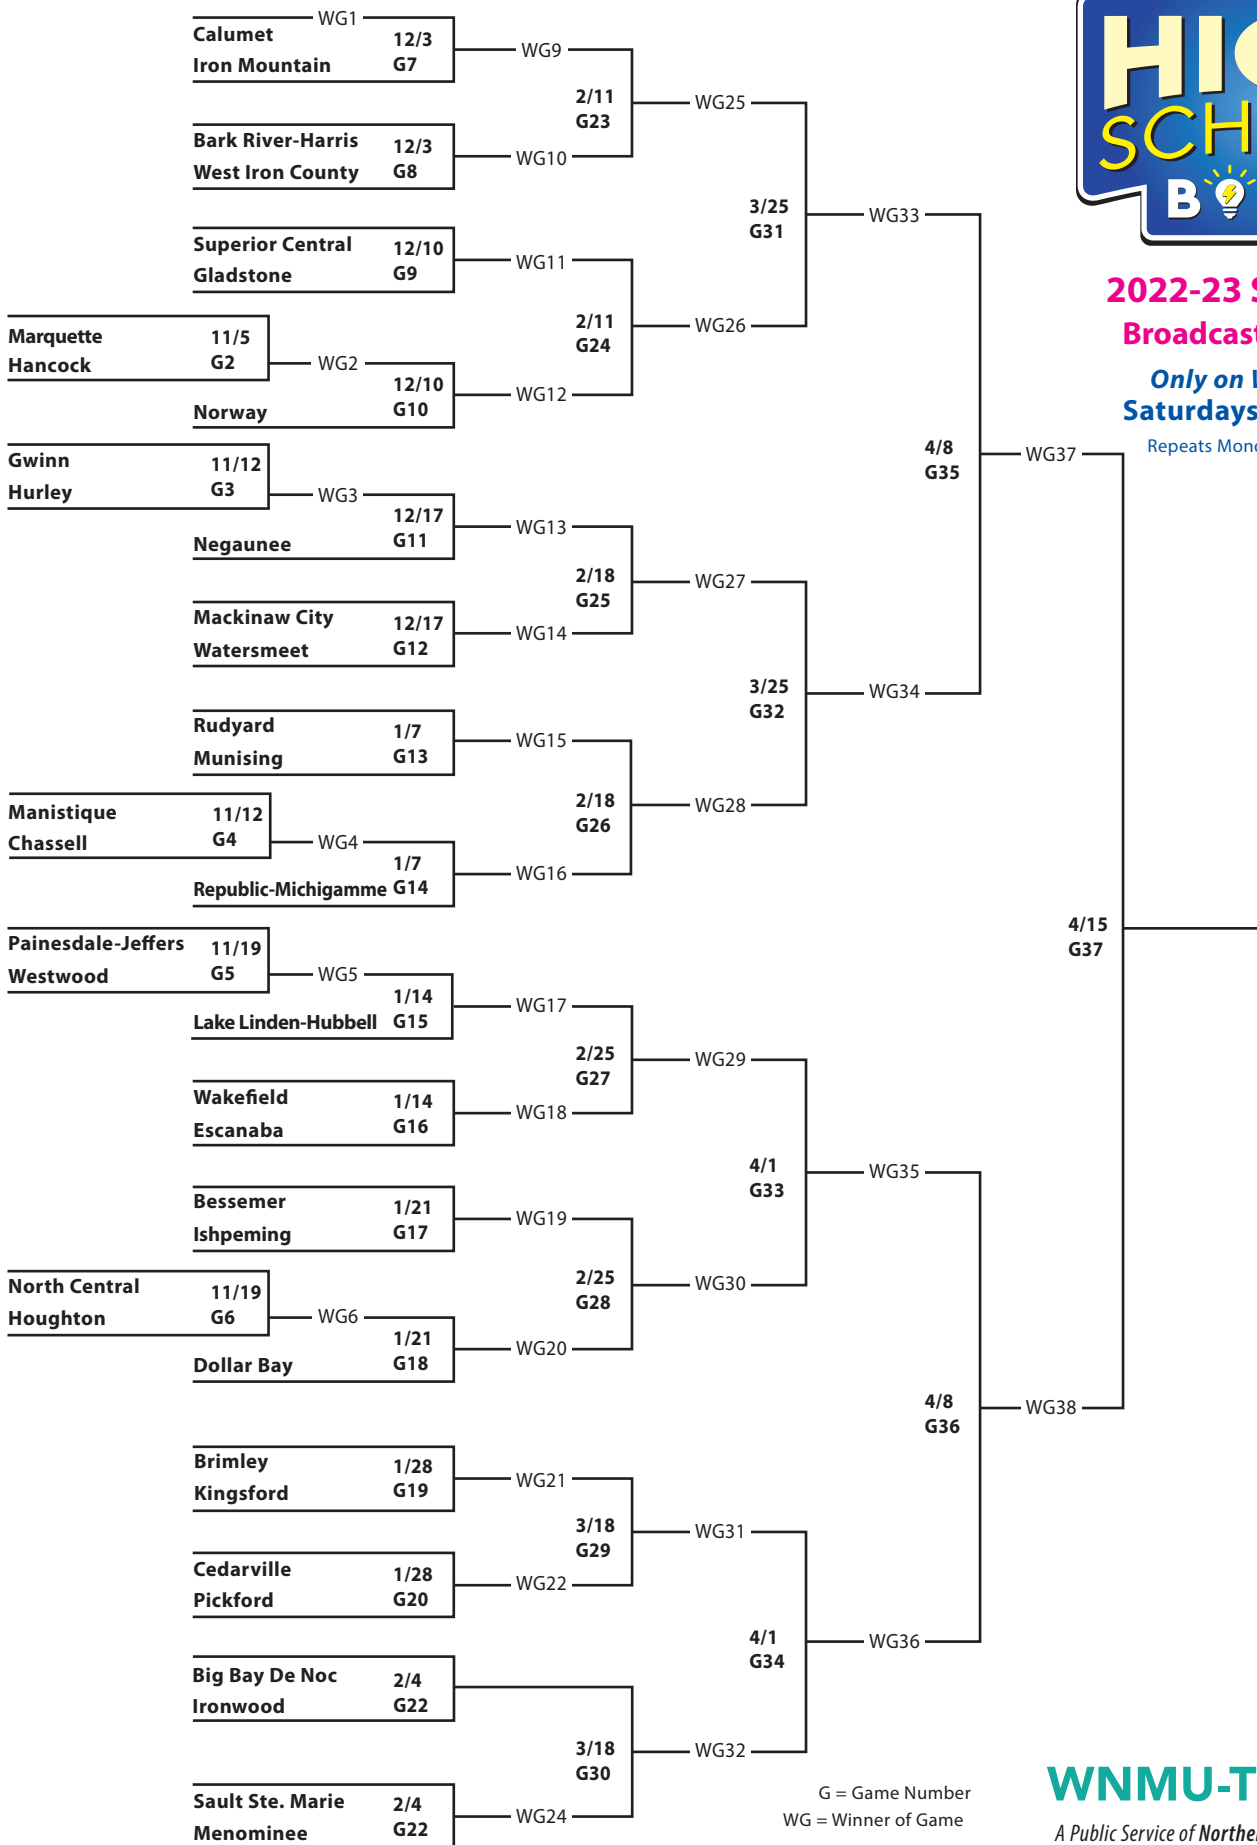

**2022-23 Season 44
Broadcast Schedule**

**Only on WNMU-TV
Saturdays at 8 pm ET**

Repeats Mondays at 3 pm ET

G = Game Number
WG = Winner of Game

A Public Service of Northern Michigan University

wnmutv.nmu.edu