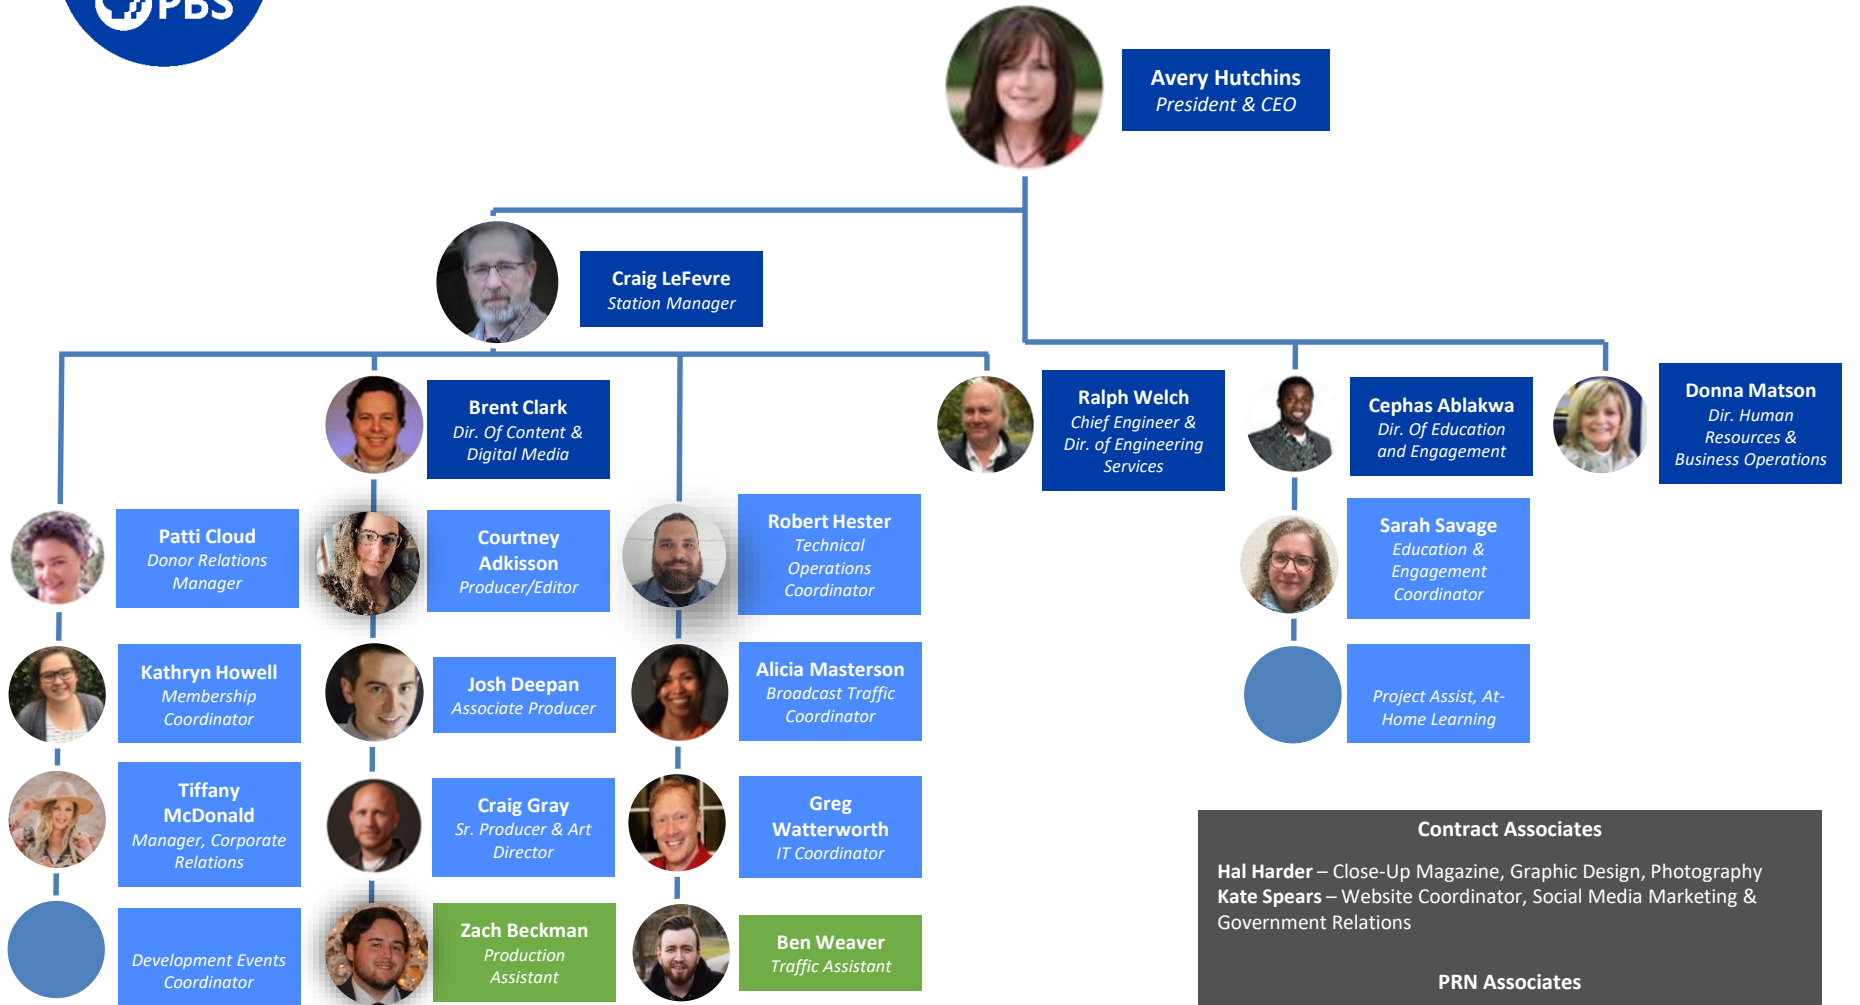

Upper Cumberland Broadcast Council

Contract Associates

Hal Harder – Close-Up Magazine, Graphic Design, Photography
 Kate Spears – Website Coordinator, Social Media Marketing & Government Relations

PRN Associates

Reggie Brown – Education & Engagement Assistant
 Cindy Putman – RTL Champion of Children