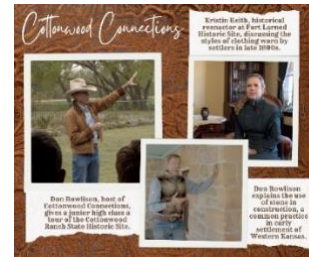

Sunday June 12th

Endeavour: Season 8

In 1971, our heroes investigate suspected IRA retaliations, the murder of a local cab driver, and the peculiar killing of a college fellow which results in putting one of their own in imminent danger.

Sunday Nights @ 6pm

The Great American Recipe:

Join host Alejandra Ramos and judges Leah Cohen, Tiffany Derry and Graham Elliot as ten talented home cooks showcase signature dishes, share heartfelt stories and compete to win the national search for "The Great American Recipe."