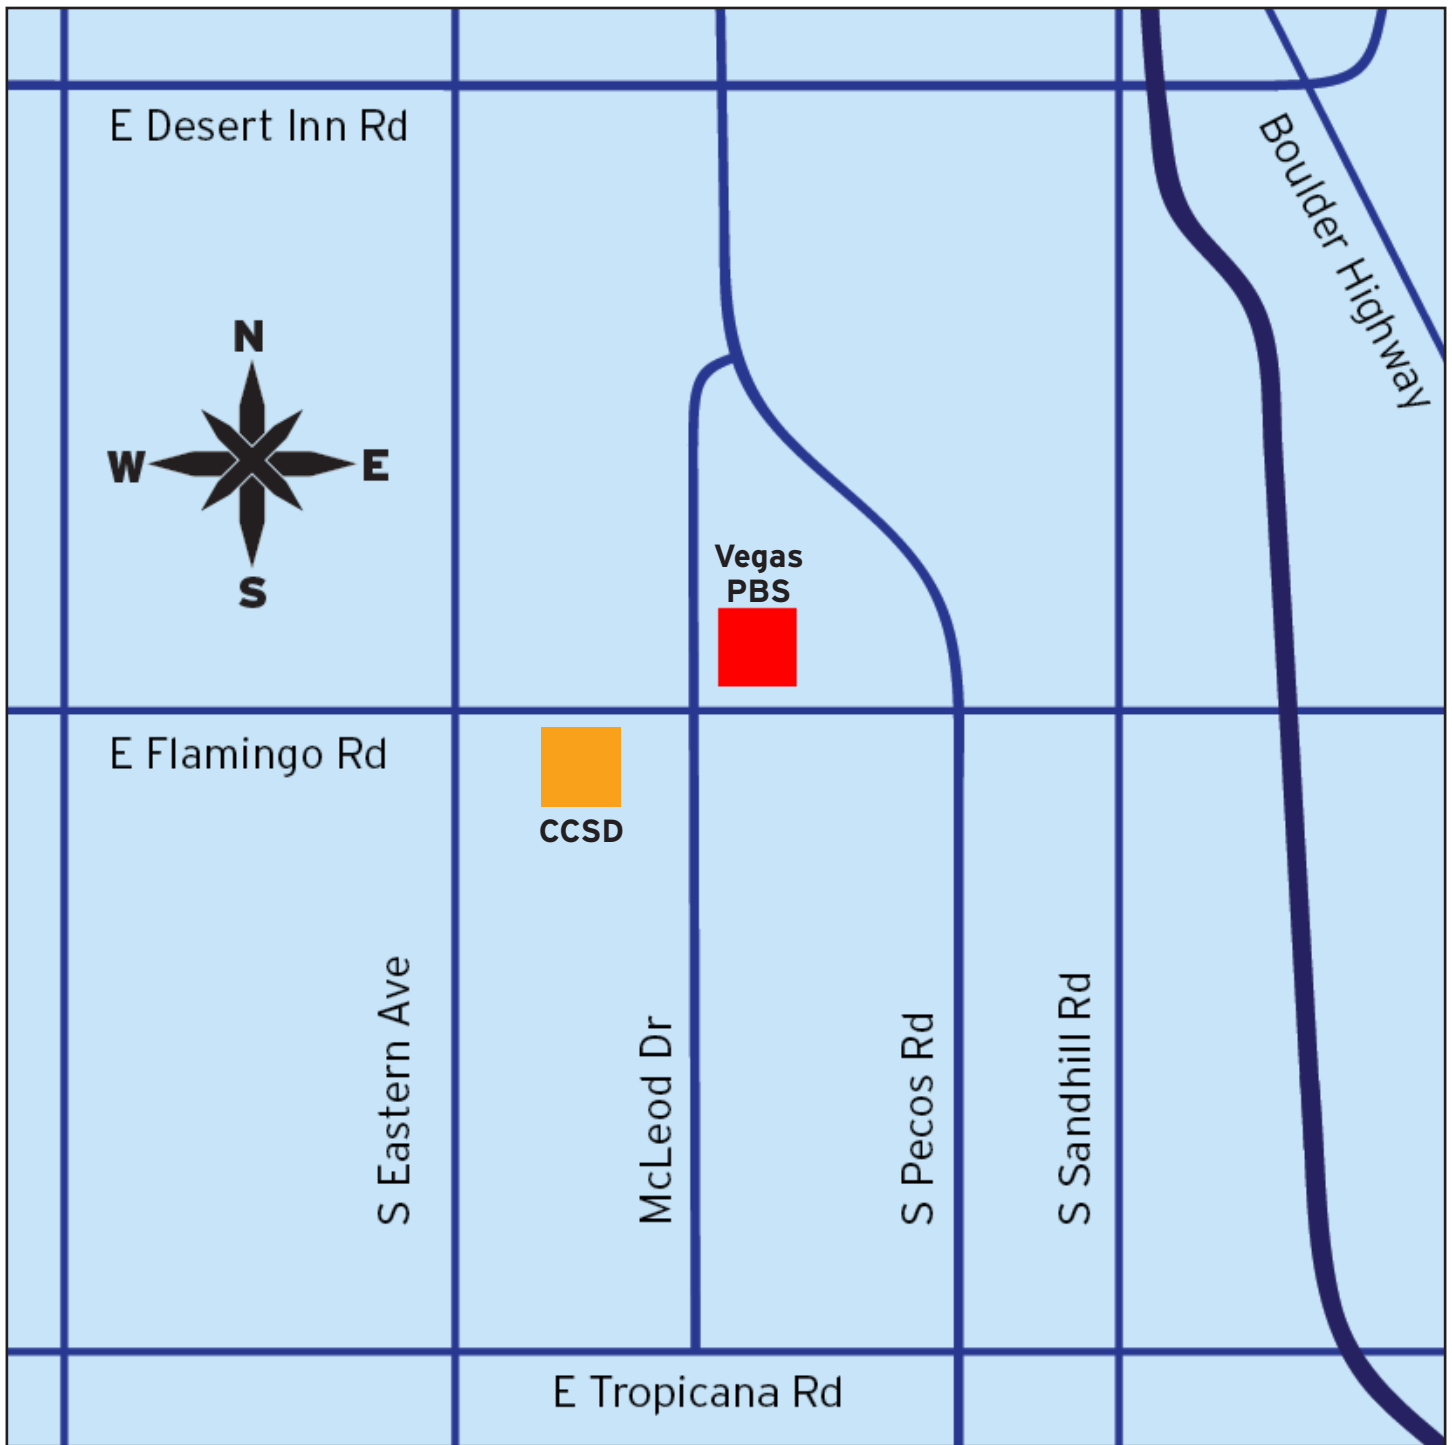

CCSD Human Resources

2832 E Flamingo Rd., Las Vegas, NV 89121

Vegas PBS

3050 E Flamingo Rd., Las Vegas, NV 89121