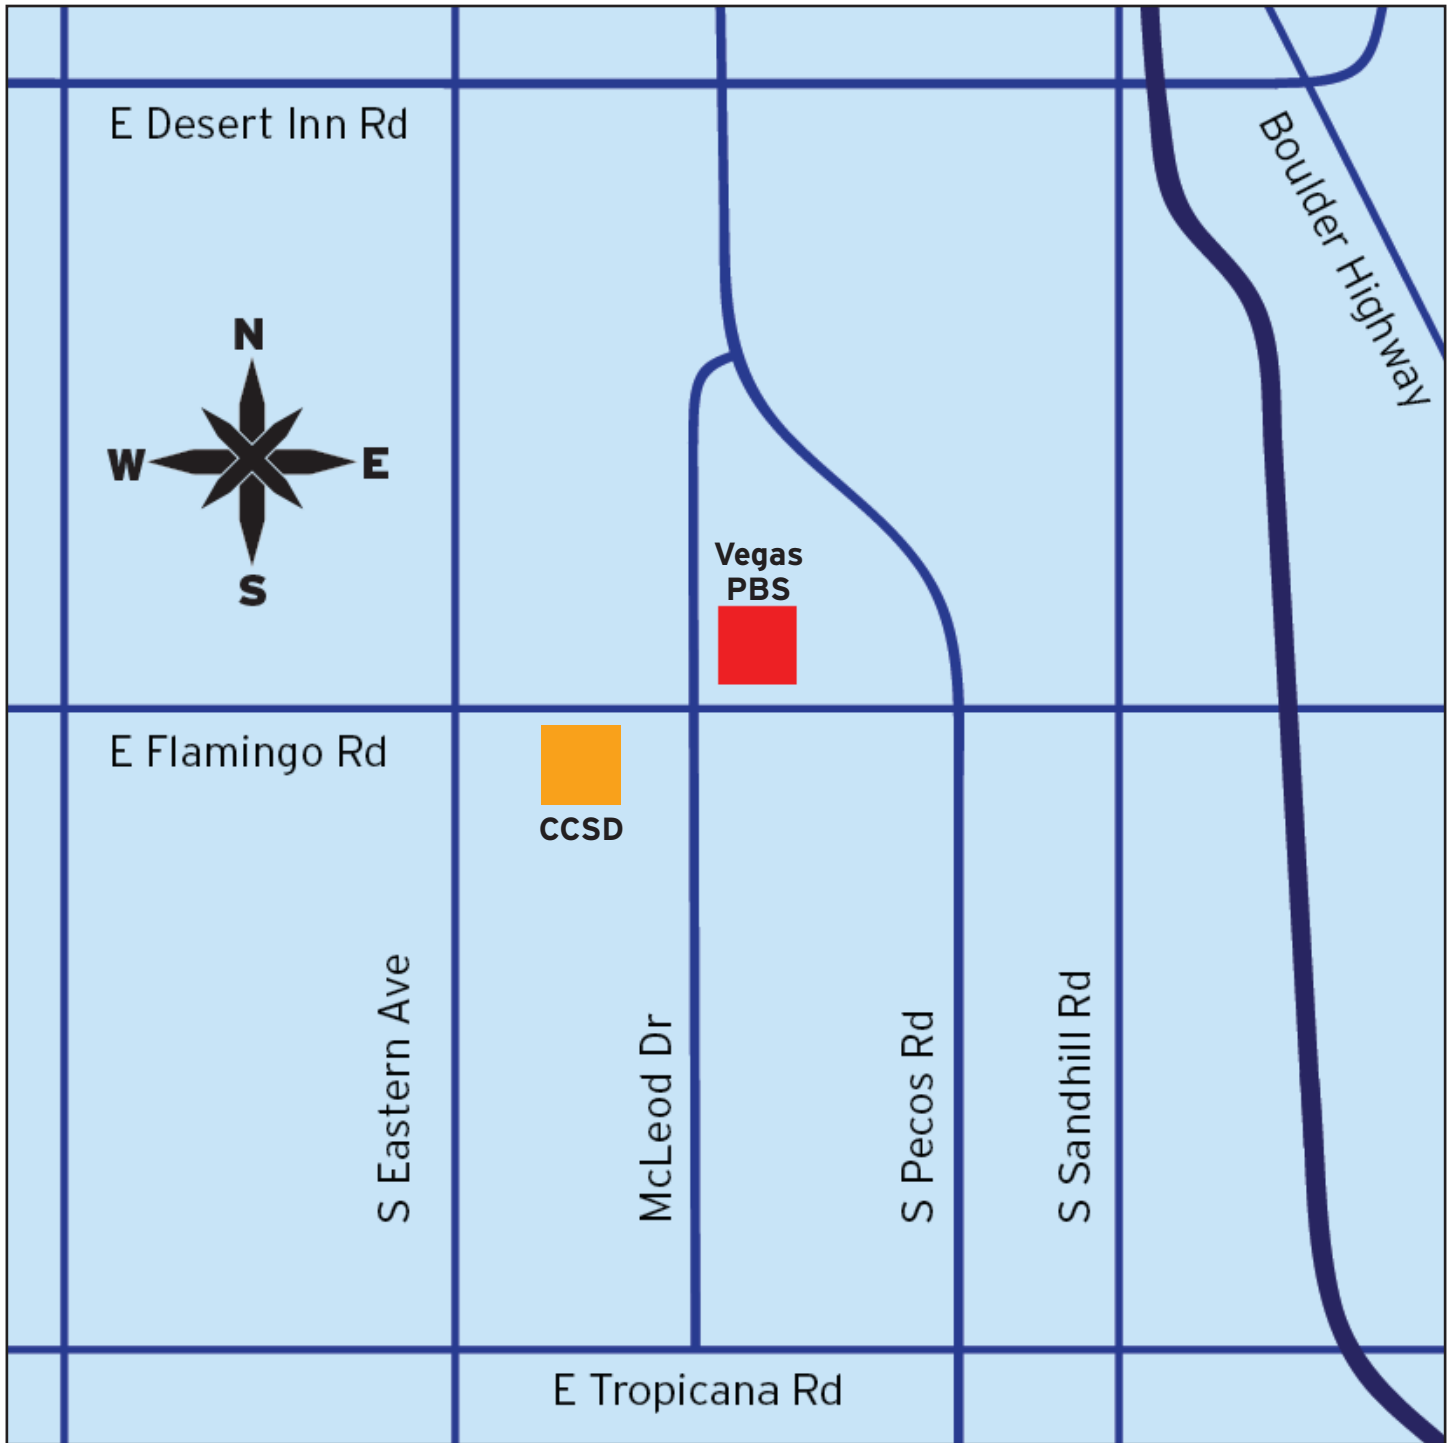

CCSD Human Resources

2832 E Flamingo Rd., Las Vegas, NV 89121

Vegas PBS

3050 E Flamingo Rd., Las Vegas, NV 89121