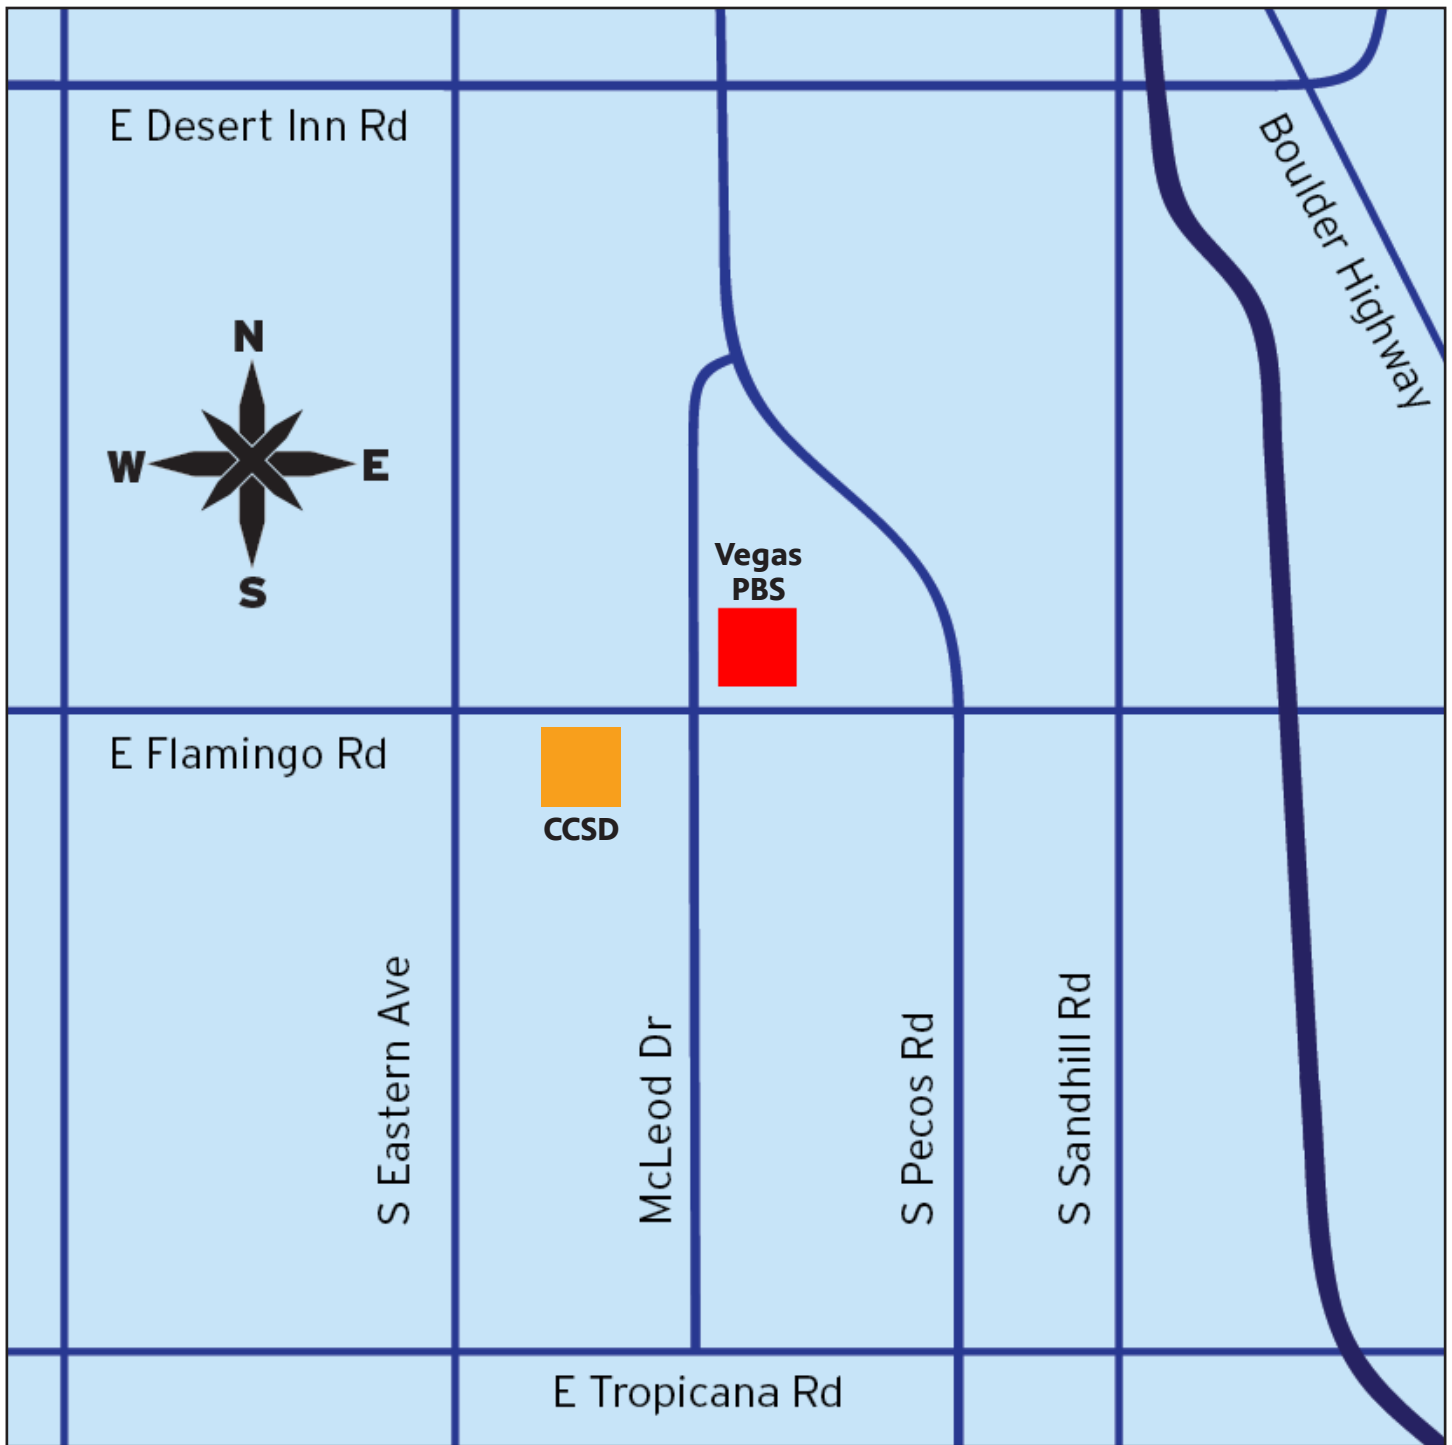

CCSD Human Resources

2832 E Flamingo Rd., Las Vegas, NV 89121

Vegas PBS

3050 E Flamingo Rd., Las Vegas, NV 89121